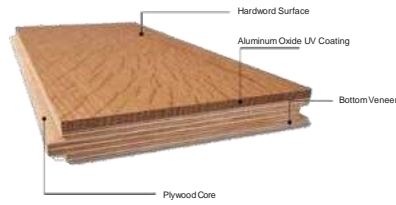

Oak Cornwall

Oak Hazelnut

Oak Vanilla

Natural Walnut

Natural Teak

Pattern Collection

Herringbone

Herringbone Oak Spring

Herringbone Oak Nutmeg

Herringbone Oak Bourbon

Herringbone Oak Slate

Herringbone

Herringbone Natural Walnut

Herringbone Natural Teak

Chevron

Chevron Natural Oak

Chevron Natural Walnut

Technical Data

Wide Collection

Sr. No	Name	Size	sq. ft per box	Finish	Edge	Strip	Core	Locking
1	Oak Praline	2200 x 155 x 14mm	25.62	matt lacquer, brushed	4 side micro bevelled	1 strip	Pine	Click
2	Oak Rock	1800 x 155 x 14mm	20.99	matt lacquer, brushed	4 side micro bevelled	1 strip	Pine	Click
3	Oak Cocoa	1800 x 155 x 14mm	20.99	matt lacquer, brushed	4 side micro bevelled	1 strip	Pine	Click
4	Oak Urban	1092 x 180 x 14mm	14.75	matt lacquer	4 side bevelled	1 strip	Pine	Click
5	Oak Noir	1092 x 180 x 14mm	14.75	matt lacquer, brushed	4 side bevelled	1 strip	Pine	Click
6	Oak Biscuit	1800 x 180 x 14mm	24.33	matt lacquer, brushed	4 side micro bevelled	1 strip	Pine	Click
7	Ash Mocha	2200 x 180 x 14mm	29.82	satin lacquer, brushed	square edges	1 strip	Pine	Click
8	Oak Brick 3 strip	2200 x 207 x 14mm	34.23	matt lacquer	square edges	3 strip	Pine	Click

Slim Collection

Sr. No	Name	Size	sq. ft per box	Finish	Edge	Strip	Core	Locking
1	Oak Vanilla	1092 x 130 x 14mm	10.66	matt lacquer, brushed	4 side micro bevelled	1 strip	Pine	Click
2	Oak Cinnamon	1092 x 130 x 14mm	10.66	matt lacquer, brushed	4 side micro bevelled	1 strip	Pine	Click
3	Oak Stone Grey	1092 x 130 x 14mm	10.66	matt lacquer, brushed	4 side micro bevelled	1 strip	Pine	Click
4	Oak Cornwall	1092 x 130 x 14mm	10.66	satin lacquer	4 side bevelled	1 strip	Pine	Click
5	Oak Hazelnut	1092 x 130 x 14mm	10.66	matt lacquer	4 side micro bevelled	1 strip	Pine	Click
6	Natural Walnut	1210 x 125 x 13mm	29.30	Smooth	4 side micro bevelled	1 strip	Plywood	Click
7	Natural Teak	1210 x 125 x 13mm	29.30	Smooth	4 side micro bevelled	1 strip	Plywood	Click