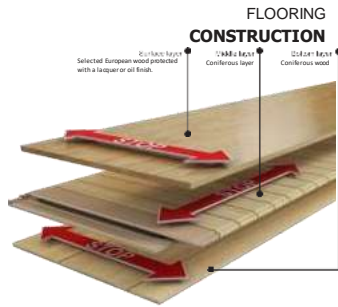

Chevron Natural Walnut

Technical Data

Wide Collection

Sr. No	Name	Size	sq. ft per box	Finish	Edge	Strip	Core	Locking
1	Oak Praline	2200 x 155 x 14mm	25.62	matt lacquer, brushed	4 side micro bevelled	1 strip	Pine	Click
2	Oak Rock	1800 x 155 x 14mm	20.99	matt lacquer, brushed	4 side micro bevelled	1 strip	Pine	Click
3	Oak Cocoa	1800 x 155 x 14mm	20.99	matt lacquer, brushed	4 side micro bevelled	1 strip	Pine	Click
4	Oak Urban	1092 x 180 x 14mm	14.75	matt lacquer	4 side bevelled	1 strip	Pine	Click
5	Oak Noir	1092 x 180 x 14mm	14.75	matt lacquer, brushed	4 side bevelled	1 strip	Pine	Click
6	Oak Biscuit	1800 x 180 x 14mm	24.33	matt lacquer, brushed	4 side micro bevelled	1 strip	Pine	Click
7	Ash Mocha	2200 x 180 x 14mm	29.82	satin lacquer, brushed	square edges	1 strip	Pine	Click
8	Oak Brick 3 strip	2200 x 207 x 14mm	34.23	matt lacquer	square edges	3 strip	Pine	Click

Slim Collection

Sr. No	Name	Size	sq. ft per box	Finish	Edge	Strip	Core	Locking
1	Oak Vanilla	1092 x 130 x 14mm	10.66	matt lacquer, brushed	4 side micro bevelled	1 strip	Pine	Click
2	Oak Cinnamon	1092 x 130 x 14mm	10.66	matt lacquer, brushed	4 side micro bevelled	1 strip	Pine	Click
3	Oak Stone Grey	1092 x 130 x 14mm	10.66	matt lacquer, brushed	4 side micro bevelled	1 strip	Pine	Click
4	Oak Cornwall	1092 x 130 x 14mm	10.66	satin lacquer	4 side bevelled	1 strip	Pine	Click
5	Oak Hazelnut	1092 x 130 x 14mm	10.66	matt lacquer	4 side micro bevelled	1 strip	Pine	Click
6	Natural Walnut	1210 x 125 x 13mm	29.30	Smooth	4 side micro bevelled	1 strip	Plywood	Click
7	Natural Teak	1210 x 125 x 13mm	29.30	Smooth	4 side micro bevelled	1 strip	Plywood	Click